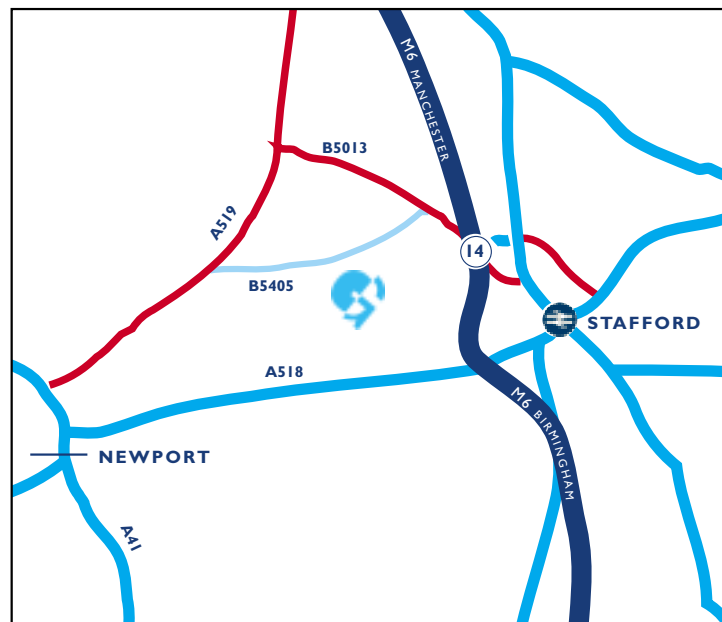

global **group of companies**

DIRECTIONS

From M6, Junction 14

Follow signs for Eccleshall, taking the B5013 towards Great Bridgeford. At the railway bridge take the first left into Newport Road, the B5405. Follow for approx 1.5 miles and Airfields Industrial Estate is the gated development on the right hand side